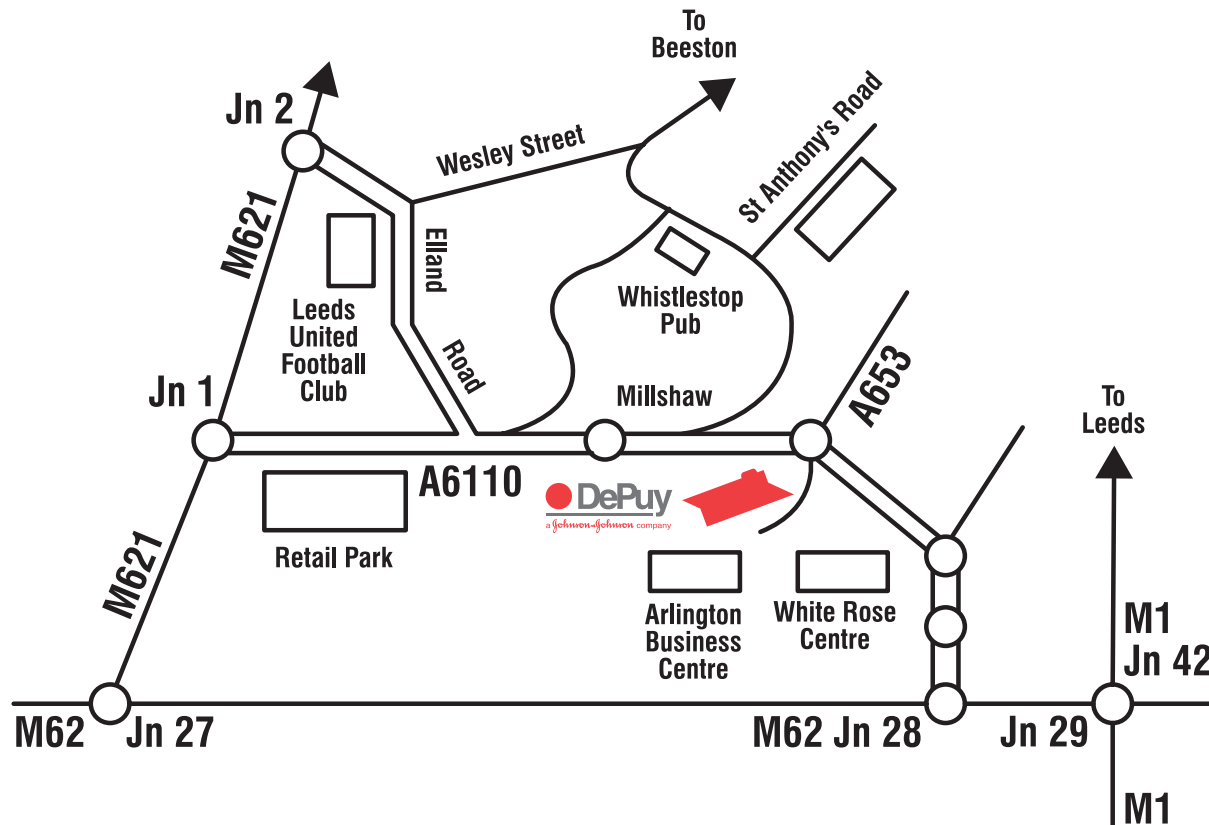

Directions to DePuy International White Rose Office Park

DePuy International Ltd
 Number One
 White Rose Office Park
 Millshaw Park Lane
 Leeds LS11 0EA
 England

Tel: +44 (113) 387 7800
 Fax: +44 (113) 387 7890

From the West (M62)

Leave the M62 at junction 27 to join the M621 towards Leeds. Exit at the next junction, junction 1. At the roundabout take the third exit, signposted A6110 to Dewsbury. Pass through the traffic lights at the Elland Road junction and continue on the A6110 across the next roundabout. DePuy is the glass fronted building on the right hand side, situated in front of Arlington Business Centre.

From the East (M62)

Leave the M62 at junction 28 signposted A653 to Leeds. At roundabout take exit signposted A6110 Ring Road. Remain on A6110 Ring Road past the White Rose Centre on the left and DePuy is the glass fronted building on the left hand side, situated in front of Arlington Business Centre.

From the North and South (M1)

Leave the M1 at junction 42 for the M62 west. Leave the M62 at junction 28 on the A653 north. Follow the signs for the A6110. Remain on A6110 Ring Road past the White Rose Centre on the left and DePuy is the glass fronted building on the left hand side, situated in front of Arlington Business Centre.